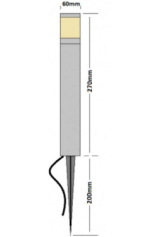

CLIENT: SCOTT AND NICOLE WOODHEAD

DRAWING TITLE: DETAILED PROPOSED SITE PLAN

PHASE: PLANNING APPLICATION

SCALE	DATE	DRAWING NO	REVISION
1:50	JULY 2020	ARCH18	CS

AT PAPER